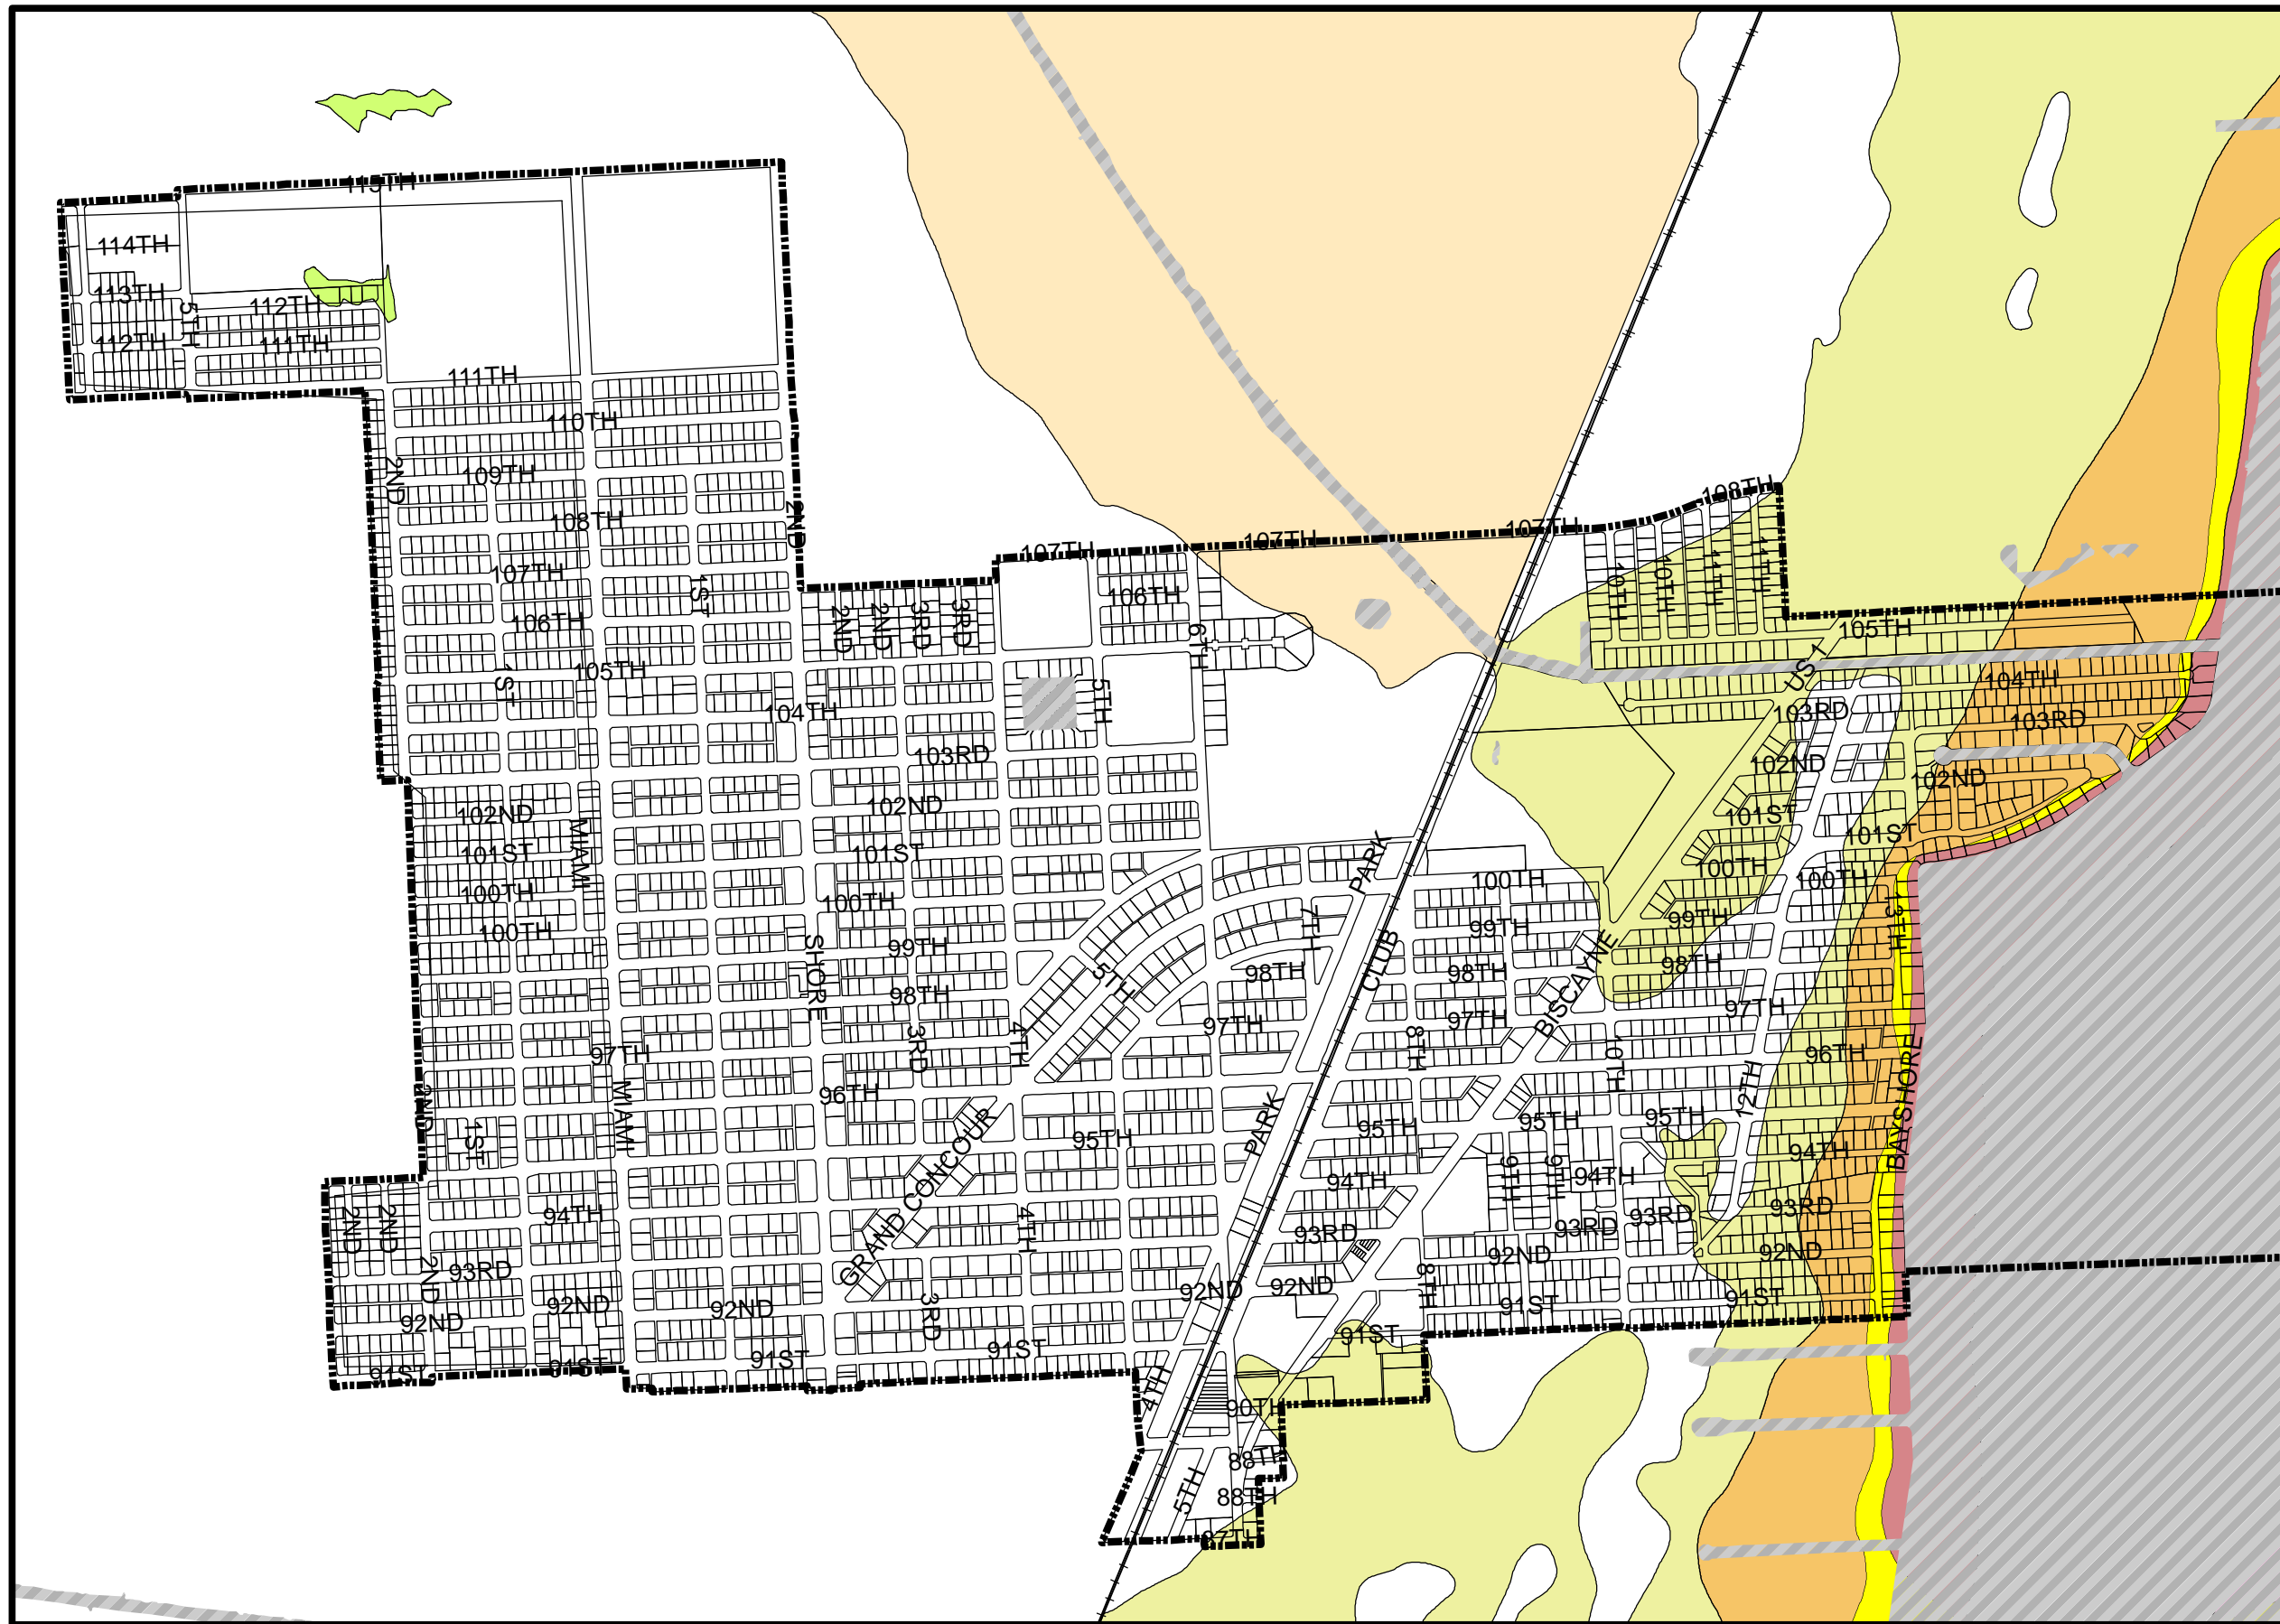

# Miami Shores Village Flood Zones Revised September 11, 2009

# 4

- FLOOD ZONES**
- MS VILLAGE\_BOUNDARY
  - Water
  - AE, 7
  - AE, 8
  - AE, 9
  - AE, 10
  - AH, 11
  - VE, 10
  - VE, 11

**Disclaimer**

THIS MAP IS PROVIDED WITHOUT WARRANTY OF ANY KIND, either expressed or implied, including, but not limited to, the implied warranties of merchantability and fitness for a particular purpose. Any person, firm or corporation which uses this map or any of the enclosed information assumes all risk for the inaccuracy thereof, as Miami Shores expressly disclaims any liability for loss or damage arising from the use of said information by any third party