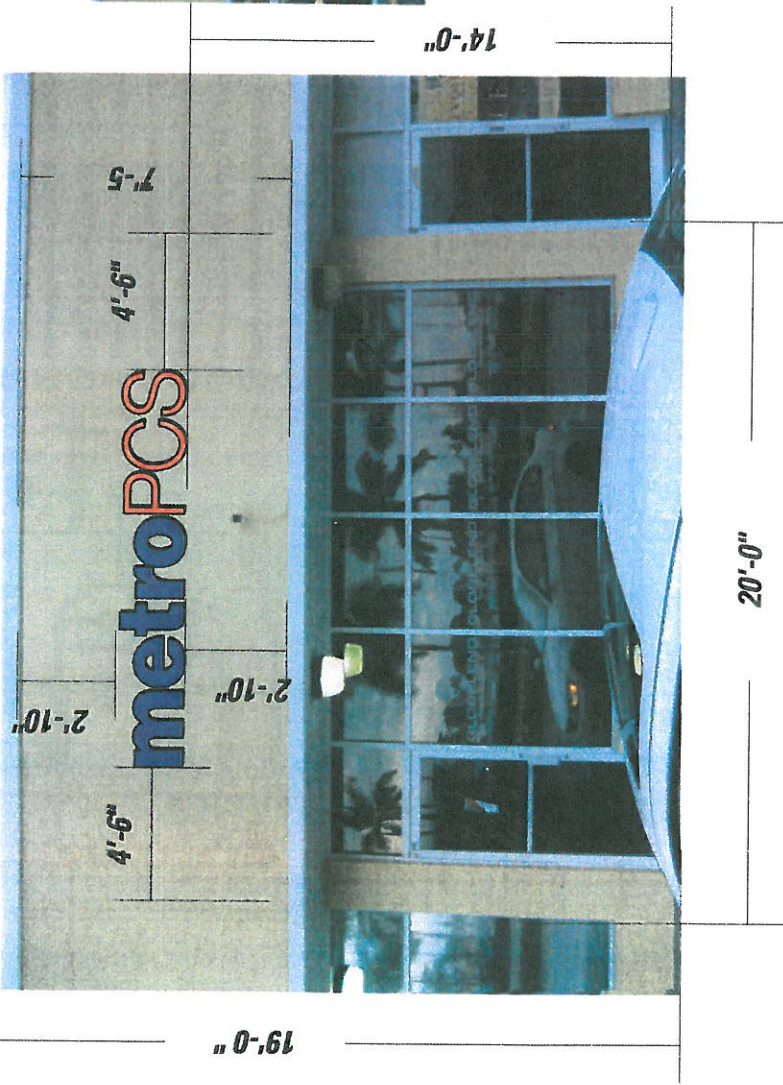

metroPCS

1'-10"

11'-0"

19'-0"

4'-6"

4'-6"

7'-5"

2'-10"

14'-0"

20'-0"

**PROPOSE SIGN LOCATION
(SIGN WILL BE CENTERED HORIZONTALLY & VERTICALLY)**

© Copyright 2008. This design (and any associated document) is subject to copyright and is the property of Advanced Multi Sign and its affiliates and it will remain exclusive property until approved and accompanied this purchase by the client referred to in this layout. No application without Advanced multi-sign authorization. *

DESIGN APPROVED BY:

DATE: 03/19/09
DESIGN EXCLUSIVE FOR: GO CELLULAR METRO PCS
 8833BISCAYNE BLVD, MIAMI, FL 33138
Contact:
FRONTAGE AREA: 20 LINEAL FEET (342 SQFT)
SIGN AREA: 20 SQFT
SCALE: 3/16"=1'
FILE: 10469- GO CELLULAR METRO PCS

195"

209"

40"

20.47"

103"

103"

6.5"

12"