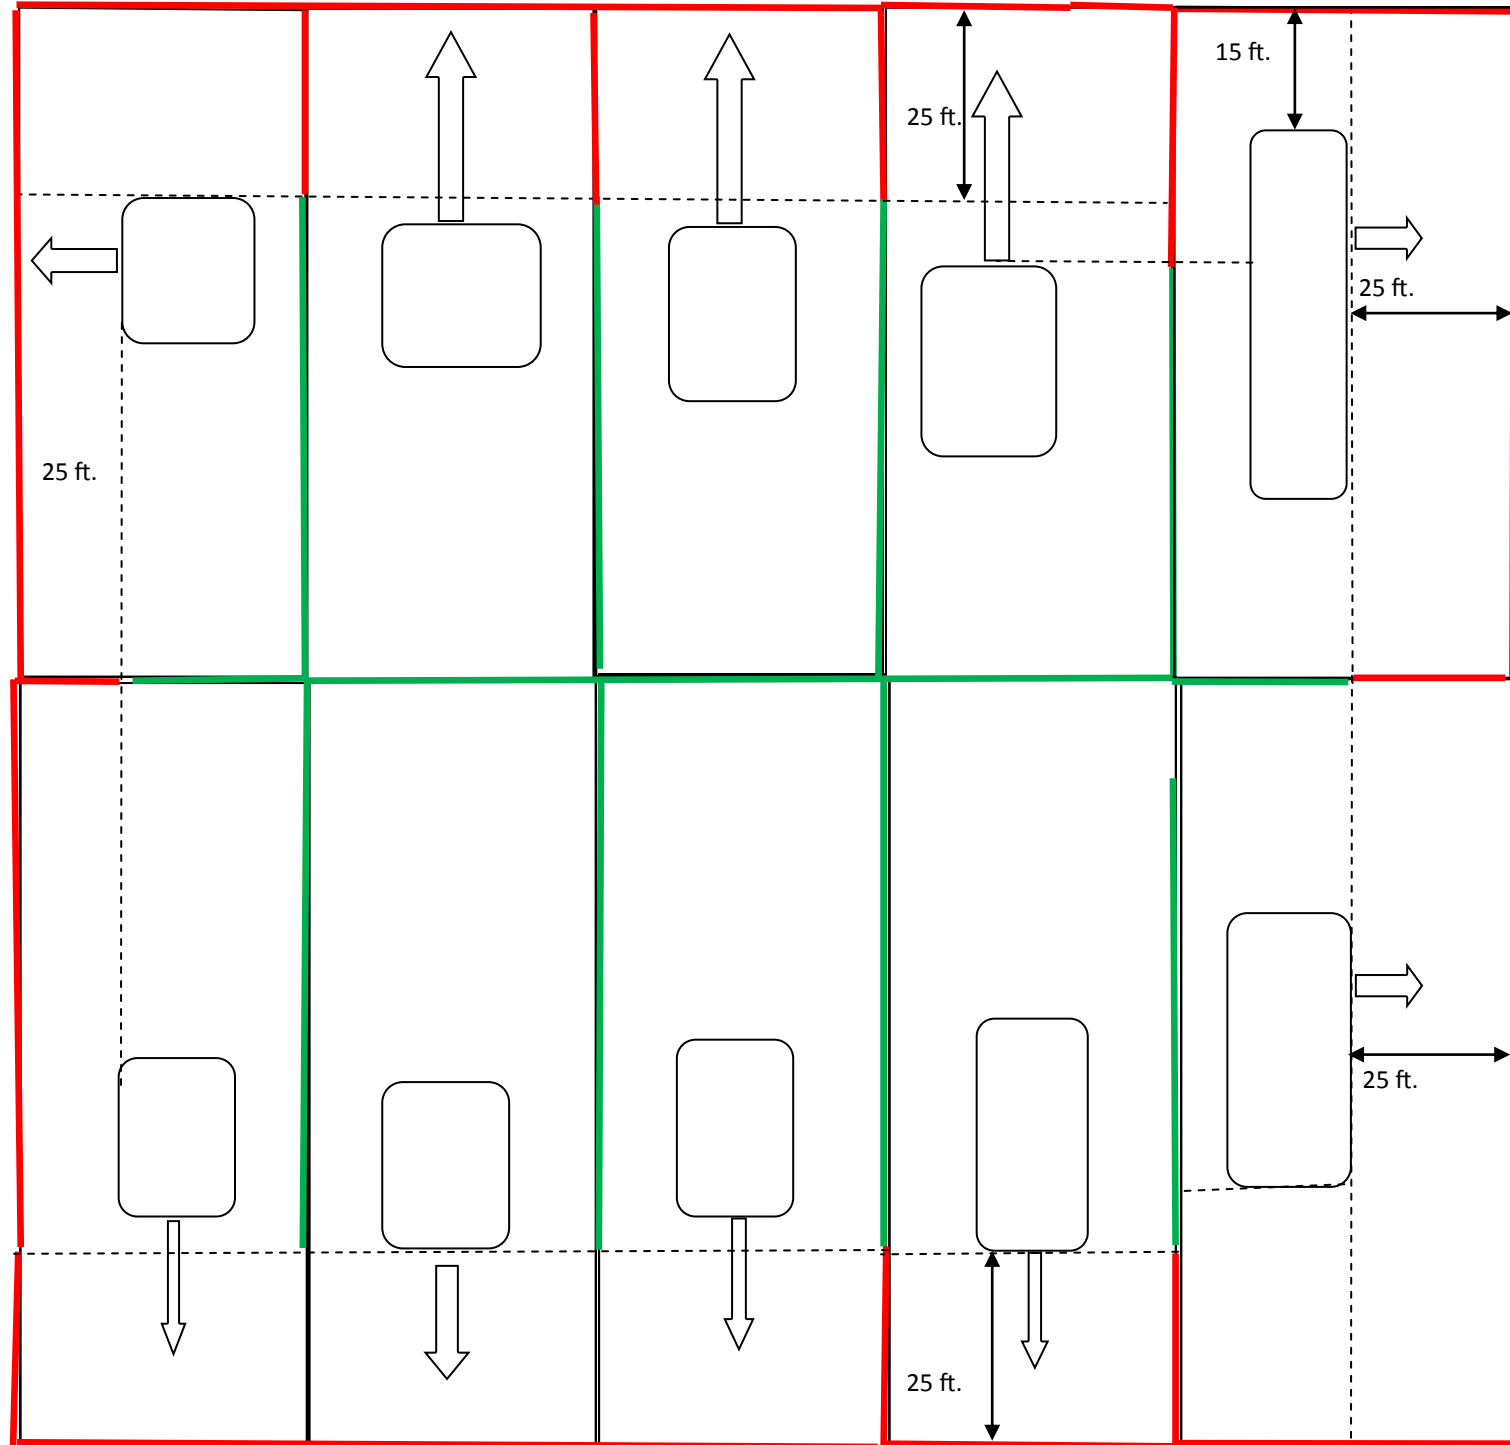

Max Fence and Hedge Height.

3.5 ft. Fence and Hedge

6 ft. Fence and 7 ft. Hedge

Max Fence and Hedge Height.

3.5 ft. Fence and Hedge

6 ft. Fence and 7 ft. Hedge

Max Fence and Hedge Height.

3.5 ft. Fence and Hedge

6 ft. Fence and 7 ft. Hedge

Max Fence and Hedge Height.

- 3.5 ft. Fence and Hedge
- 6 ft. Fence and 7 ft. Hedge