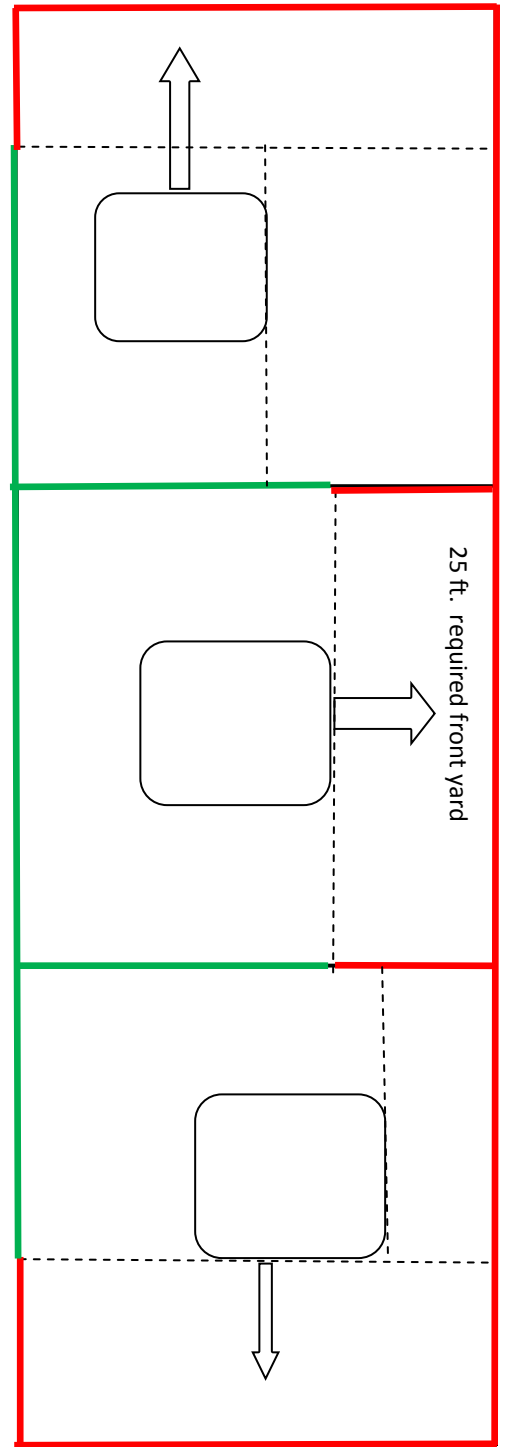

Max Fence and Hedge Height.

3.5 ft. Fence and Hedge

6 ft. Fence and 7 ft. Hedge

Max Fence and Hedge Height.

3.5 ft. Fence and Hedge

6 ft. Fence and 7 ft. Hedge

Max Fence and Hedge Height.

3.5 ft. Fence and Hedge

6 ft. Fence and 7 ft. Hedge

Max Fence and Hedge Height.

- 3.5 ft. Fence and Hedge
- 6 ft. Fence and 7 ft. Hedge