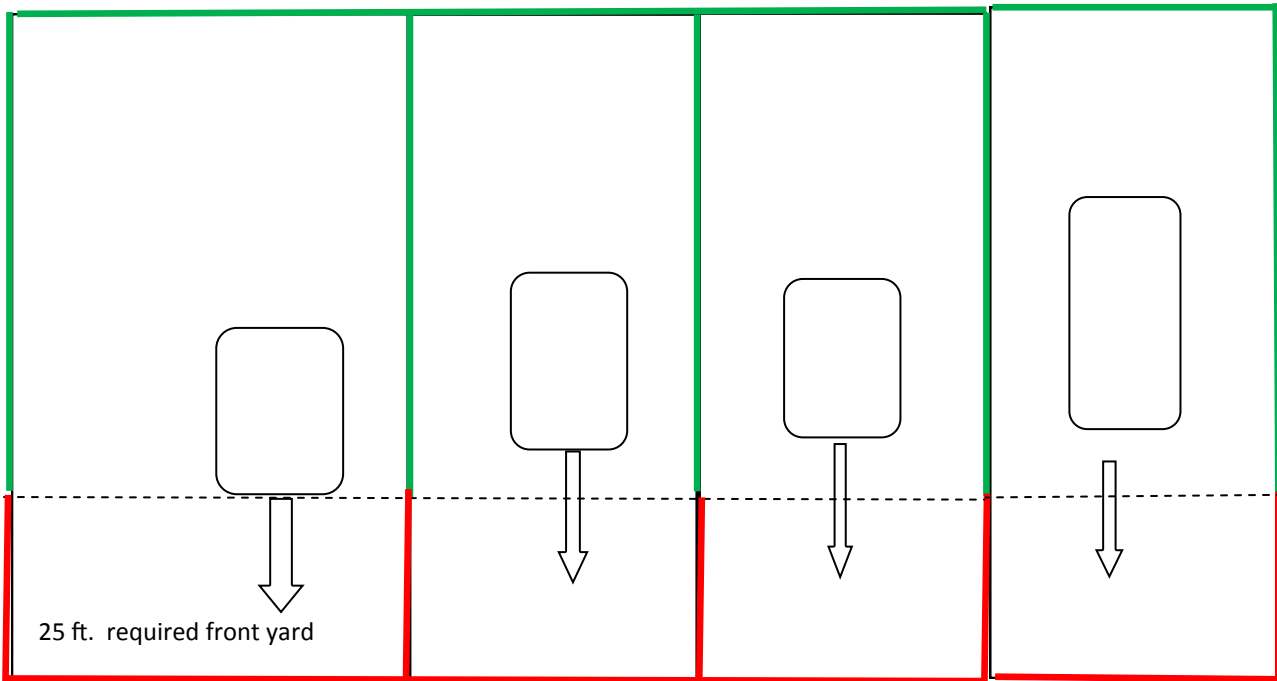

Max Fence and Hedge Height.

3.5 ft. Fence and Hedge

6 ft. Fence and 7 ft. Hedge

Max Fence and Hedge Height.

3.5 ft. Fence and Hedge

6 ft. Fence and 7 ft. Hedge

Max Fence and Hedge Height.

3.5 ft. Fence and Hedge

6 ft. Fence and 7 ft. Hedge

Max Fence and Hedge Height.

- 3.5 ft. Fence and Hedge
- 6 ft. Fence and 7 ft. Hedge