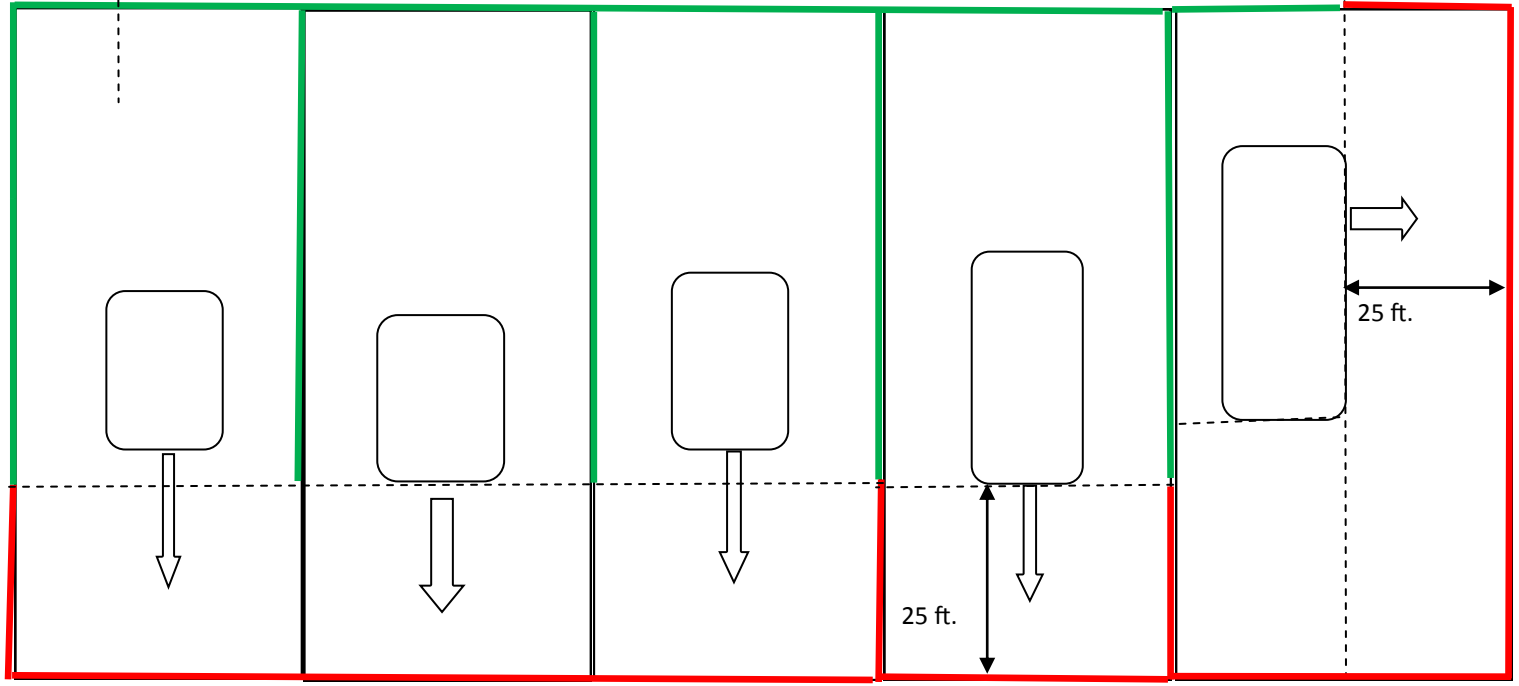

Max Fence and Hedge Height.

3.5 ft. Fence and Hedge

6 ft. Fence and 7 ft. Hedge

Max Fence and Hedge Height.

3.5 ft. Fence and Hedge

6 ft. Fence and 7 ft. Hedge

Max Fence and Hedge Height.

3.5 ft. Fence and Hedge

6 ft. Fence and 7 ft. Hedge

Max Fence and Hedge Height.

- 3.5 ft. Fence and Hedge
- 6 ft. Fence and 7 ft. Hedge