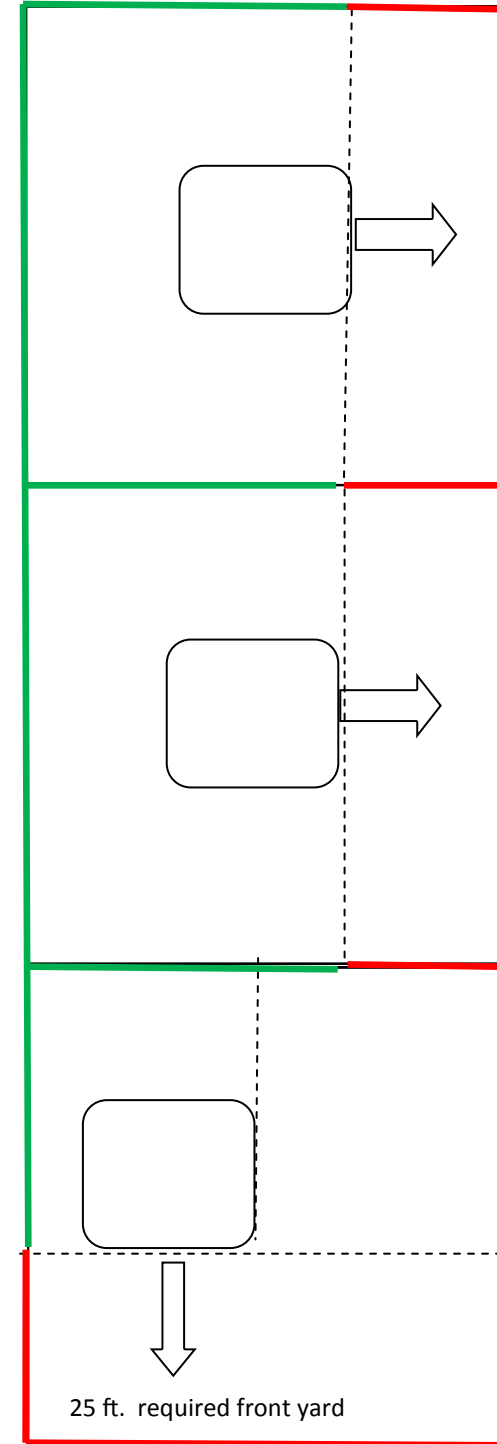

Max Fence and Hedge Height.

3.5 ft. Fence and Hedge

6 ft. Fence and 7 ft. Hedge

Max Fence and Hedge Height.

3.5 ft. Fence and Hedge

6 ft. Fence and 7 ft. Hedge

Max Fence and Hedge Height.

3.5 ft. Fence and Hedge

6 ft. Fence and 7 ft. Hedge

Max Fence and Hedge Height.

- 3.5 ft. Fence and Hedge
- 6 ft. Fence and 7 ft. Hedge