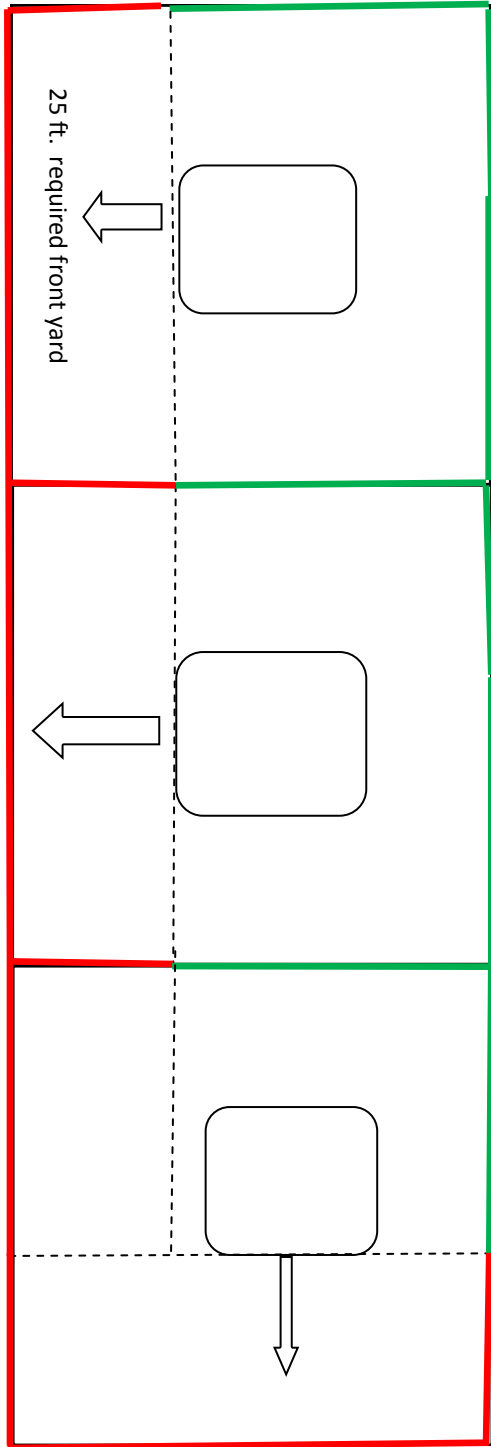

Max Fence and Hedge Height.

3.5 ft. Fence and Hedge

6 ft. Fence and 7 ft. Hedge

Max Fence and Hedge Height.

3.5 ft. Fence and Hedge

6 ft. Fence and 7 ft. Hedge

Max Fence and Hedge Height.

3.5 ft. Fence and Hedge

6 ft. Fence and 7 ft. Hedge

Max Fence and Hedge Height.

- 3.5 ft. Fence and Hedge
- 6 ft. Fence and 7 ft. Hedge