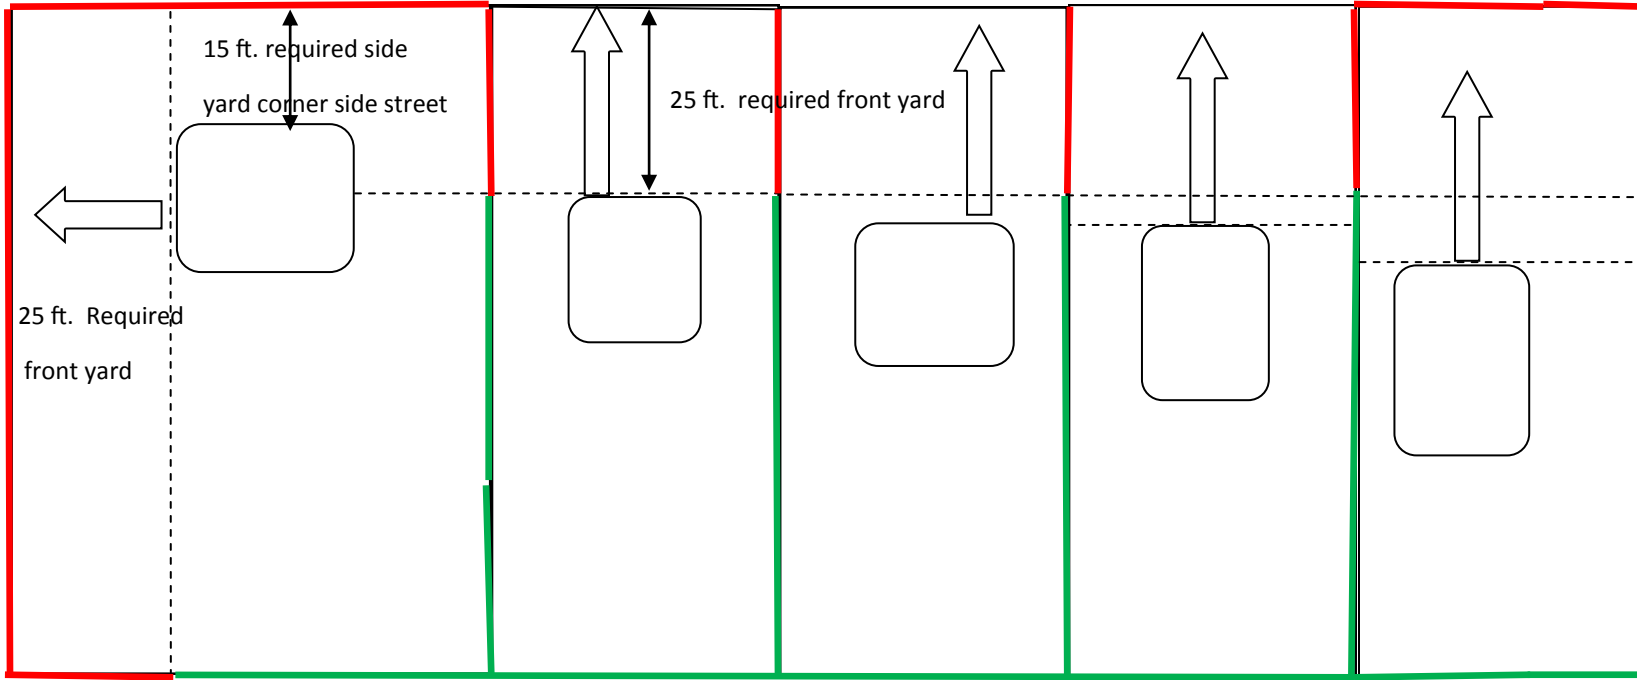

Max Fence and Hedge Height.

3.5 ft. Fence and Hedge

6 ft. Fence and 7 ft. Hedge

Max Fence and Hedge Height.

3.5 ft. Fence and Hedge

6 ft. Fence and 7 ft. Hedge

Max Fence and Hedge Height.

3.5 ft. Fence and Hedge

6 ft. Fence and 7 ft. Hedge

Max Fence and Hedge Height.

- 3.5 ft. Fence and Hedge
- 6 ft. Fence and 7 ft. Hedge