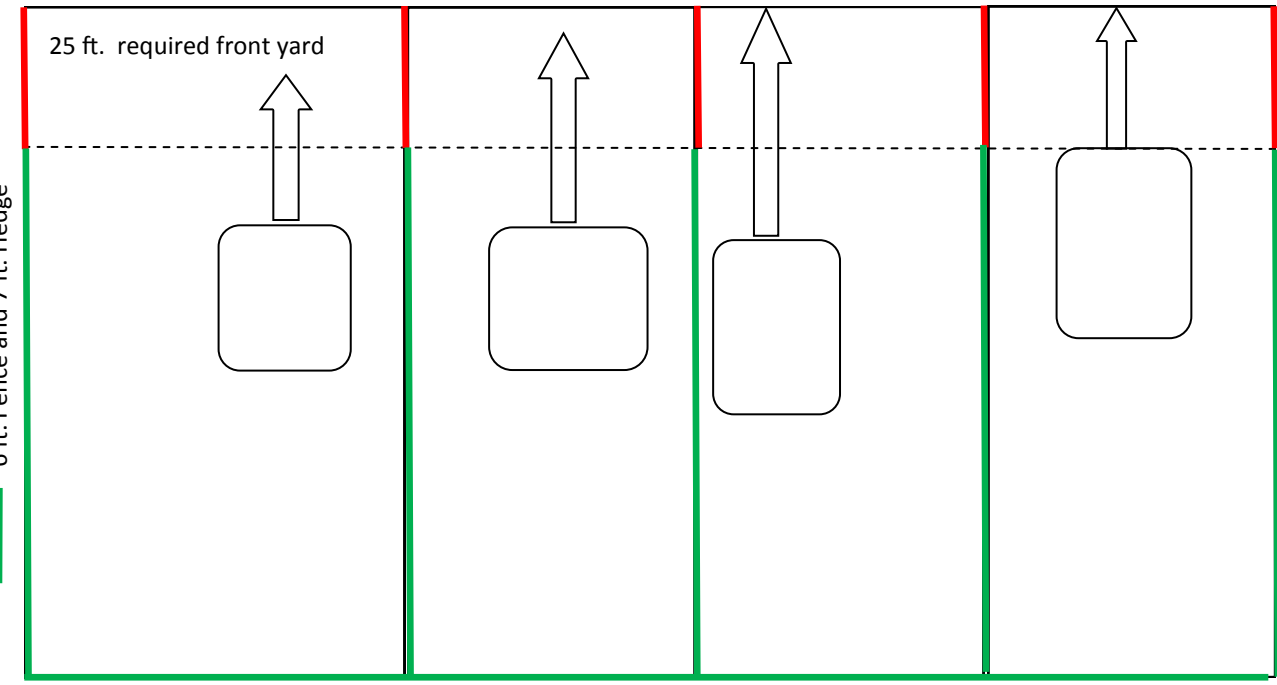

Max Fence and Hedge Height.

3.5 ft. Fence and Hedge

6 ft. Fence and 7 ft. Hedge

Max Fence and Hedge Height.

3.5 ft. Fence and Hedge

6 ft. Fence and 7 ft. Hedge

Max Fence and Hedge Height.

3.5 ft. Fence and Hedge

6 ft. Fence and 7 ft. Hedge

Max Fence and Hedge Height.

- 3.5 ft. Fence and Hedge
- 6 ft. Fence and 7 ft. Hedge