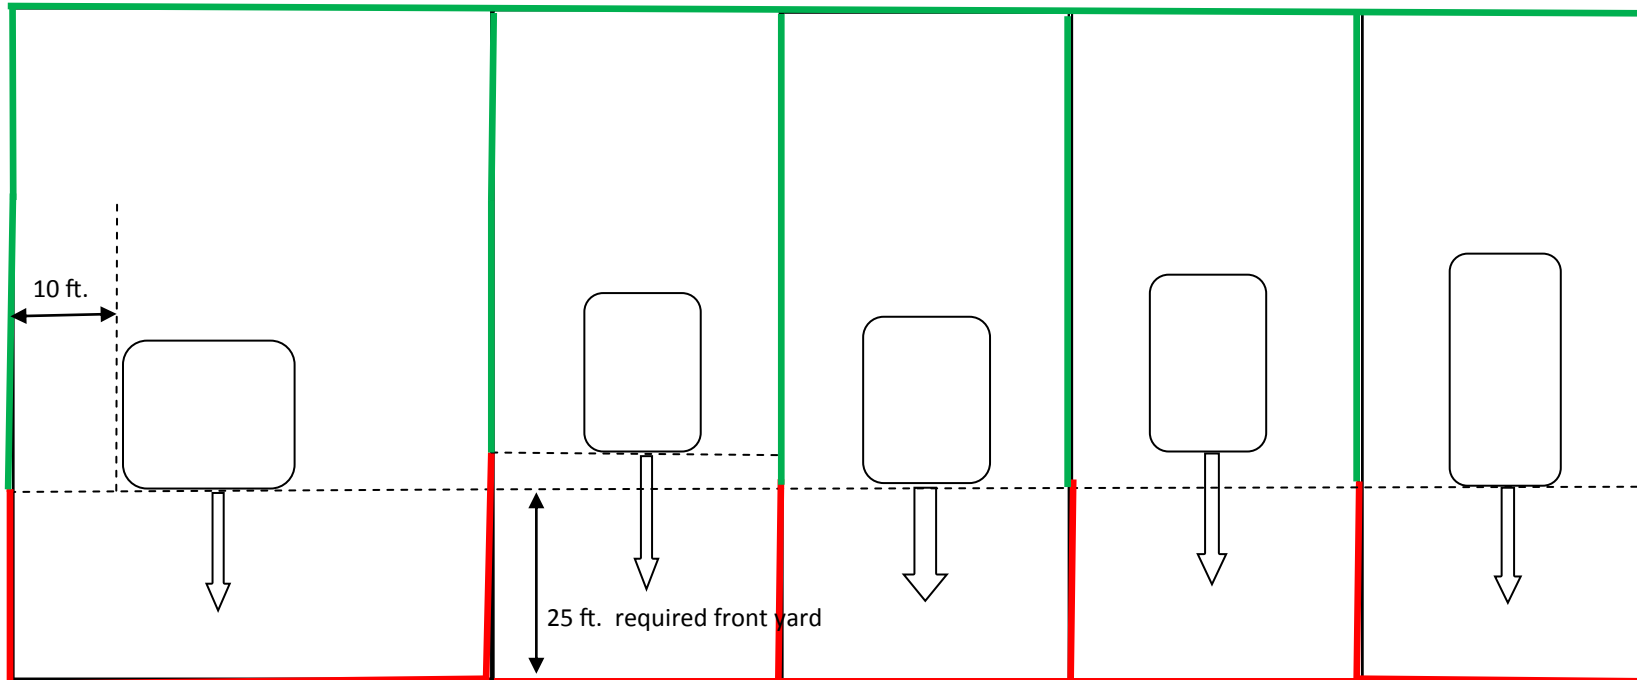

Max Fence and Hedge Height.

3.5 ft. Fence and Hedge

6 ft. Fence and 7 ft. Hedge

Max Fence and Hedge Height.

3.5 ft. Fence and Hedge

6 ft. Fence and 7 ft. Hedge

Max Fence and Hedge Height.

3.5 ft. Fence and Hedge

6 ft. Fence and 7 ft. Hedge

Max Fence and Hedge Height.

- 3.5 ft. Fence and Hedge
- 6 ft. Fence and 7 ft. Hedge