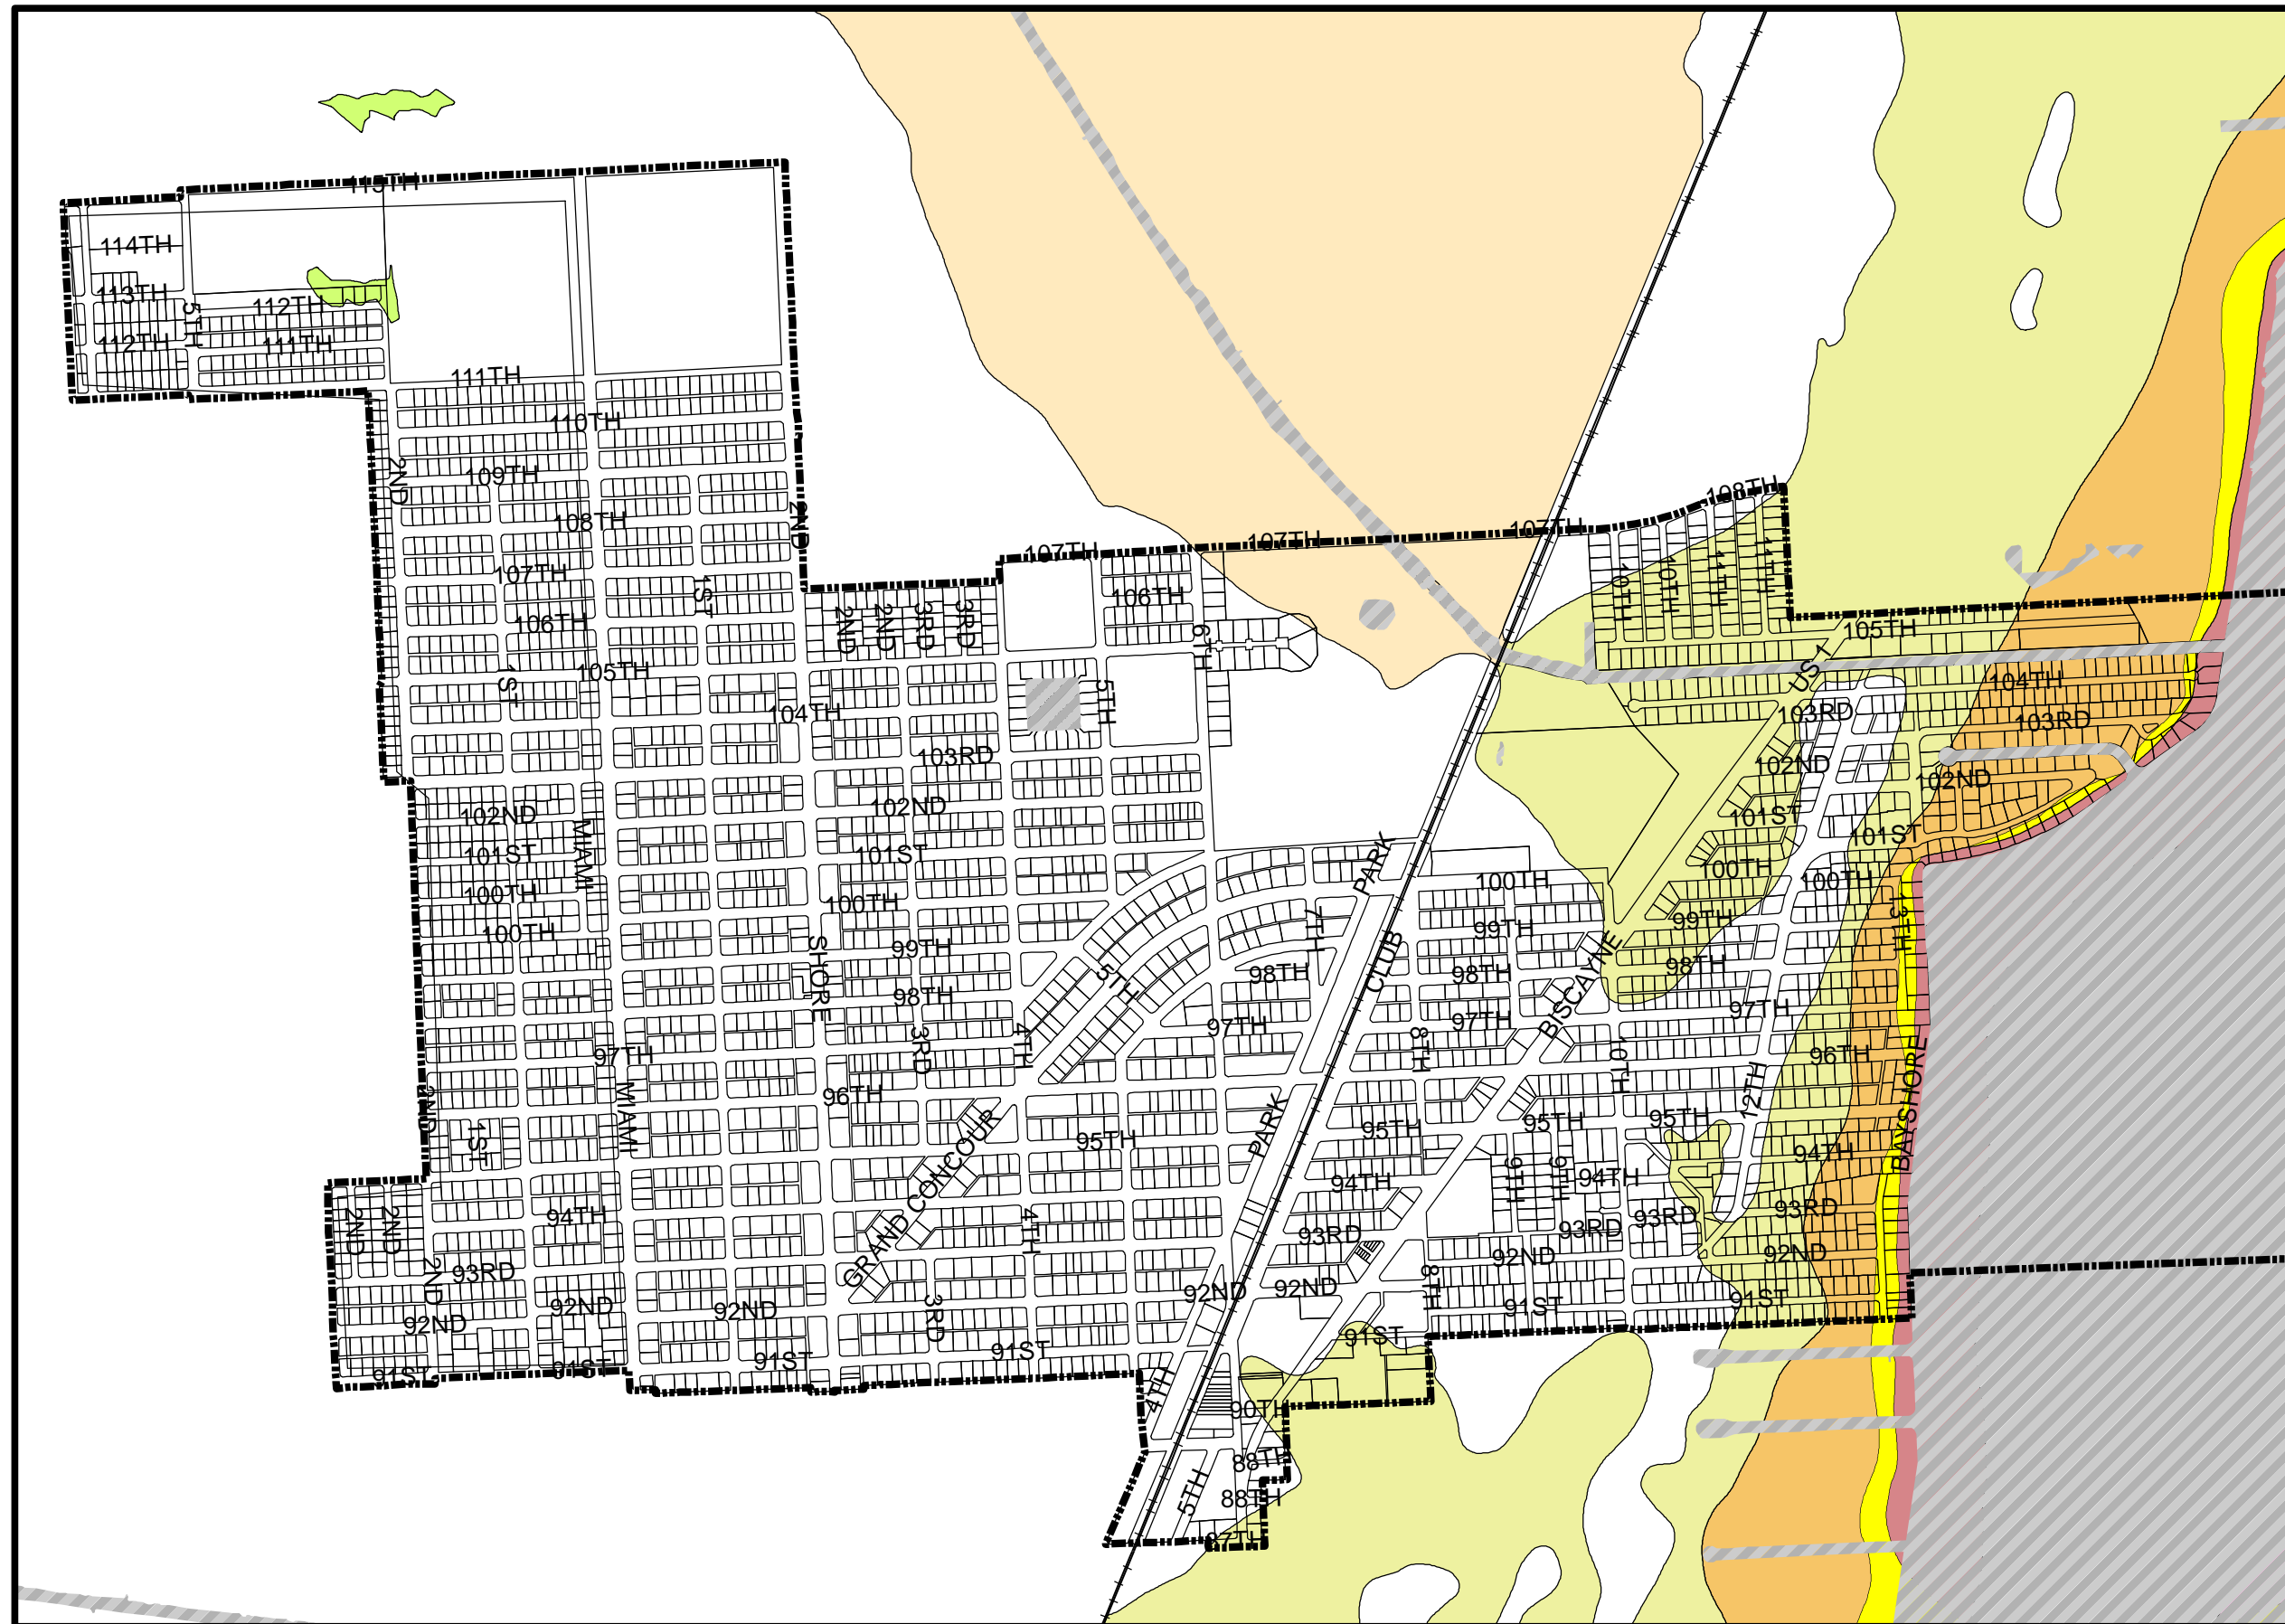

Miami Shores Village Flood Zones Revised September 11, 2009

4

- FLOOD ZONES**
- MS VILLAGE_BOUNDARY
 - Water
 - AE, 7
 - AE, 8
 - AE, 9
 - AE, 10
 - AH, 11
 - VE, 10
 - VE, 11

Disclaimer

THIS MAP IS PROVIDED WITHOUT WARRANTY OF ANY KIND, either expressed or implied, including, but not limited to, the implied warranties of merchantability and fitness for a particular purpose. Any person, firm or corporation which uses this map or any of the enclosed information assumes all risk for the inaccuracy thereof, as Miami Shores expressly disclaims any liability for loss or damage arising from the use of said information by any third party